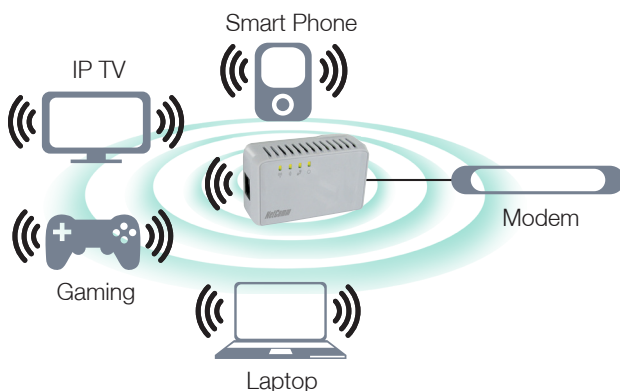

ACCESS POINT

IDEAL ENVIRONMENT FOR USE

The Wireless N Extender is most useful in environments where there are non-existent, unstable or inconsistent wireless signals around the house, particularly in upstairs bedrooms, living rooms at the end of the house or far corner offices.

The NP124 is designed to connect directly into the wall and its tidy housing makes it an unobtrusive fixture in any home or office. Also featuring a WPS button and advanced wireless security options, the NP124 is an ideal solution for enabling wireless connectivity throughout your entire home or office.

*NetComm takes no responsibility for the method and ease for connecting to competitor products

NETCOMM LIMITED

PO Box 1200, Lane Cove NSW 2066
Sydney, Australia ABN 85 002 490 486

AUSTRALIAN ENQUIRIES

P: (02) 9424 2070
F: 1800 063 962
E: sales@netcomm.com.au
W: www.netcomm.com.au

NEW ZEALAND ENQUIRIES

P: (09) 448 5548
F: (09) 448 5549
E: sales@netcomm.co.nz
W: www.netcomm.co.nz

INTERNATIONAL ENQUIRIES

P: +61 2 9424 2070
F: +61 2 9424 2010
E: int.sales@netcomm.com.au
W: www.netcommlimited.com