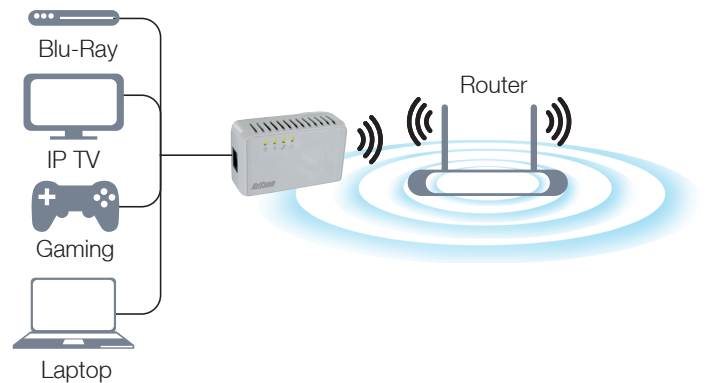

WIRELESS BRIDGE