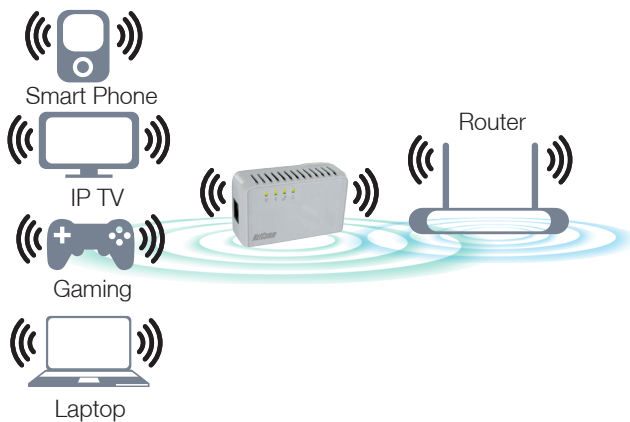

WHAT IS A WIRELESS REPEATER?

A Wireless Repeater extends your existing wireless network by taking a weak wireless signal and redistributing it as a strong wireless signal. Place the wireless repeater at the edge of your network to give the signal a boost and extend the range of your wireless.

WHAT IS A WIRELESS ACCESS POINT?

A Wireless Access Point connects directly to the modem that supplies your Internet and provides a wireless signal that multiple users in the home or office can connect to. This function is for users who have the Internet but don't have a wireless network.

WHAT IS A WIRELESS BRIDGE?

A Wireless Bridge is ideally suited to connecting home entertainment and other fixed devices to the Internet. The Wireless Bridge receives a wireless signal from your existing router and turns it into a wired Ethernet connection that you can use to connect devices that have an RJ45 LAN port to the Internet.

HOW DO YOU SWITCH BETWEEN THE THREE FUNCTIONS?

Out of the box, this device is configured to be used as a Wireless Access Point. To use this product as a Wireless Repeater or a Wireless Bridge, simply log into the web user interface and select the function you would like to use from a drop down box. If you choose to use a Wireless Repeater or Wireless Bridge, all you have to do is select your existing wireless network from a list and enter the security key (if your wireless network has a password).

WIRELESS EXTENDER