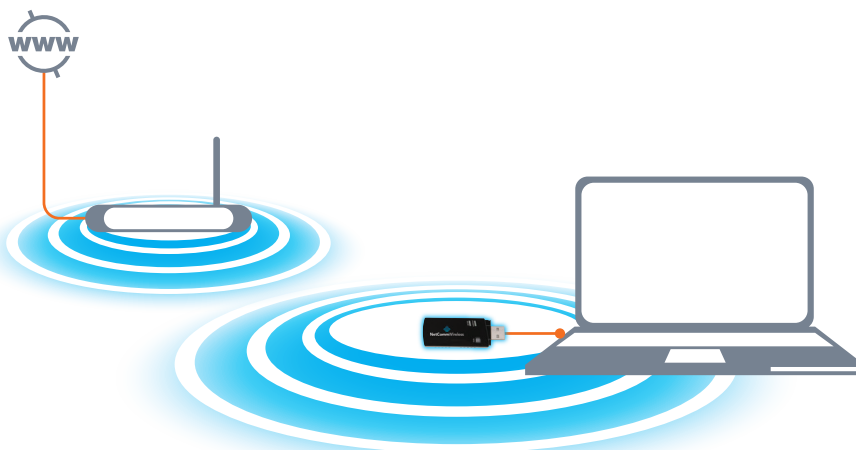

STORAGE TEMPERATURE:

- -20°C ~ 70° C

OPERATING HUMIDITY:

- 10% ~ 90%

STORAGE HUMIDITY:

- 5% ~ 90%

The Dual Band WiFi USB Adapter connects your laptop or desktop computer to a WiFi network and is perfect for applications that require a high speed Internet signal. When used in conjunction with a dual band router, you are able to select whether you connect to a 2.4GHz WiFi network or a 5GHz WiFi network. Having two different networks (dual band), can reduce the interference between connected devices and the 5GHz network can be dedicated to applications such as online gaming and streaming HD video and audio, which require the cleanest possible signal.

After attaching this device to your computer, simply scan for wireless networks and enter the relevant security password – no setup required. Alternatively, simply pair the Dual Band WiFi USB Adapter with your router with the WPS button.