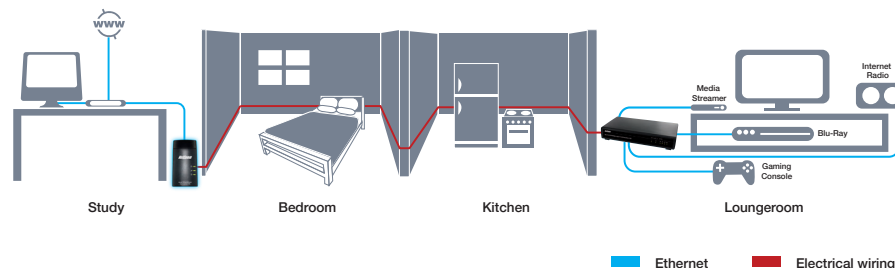

POWER INPUT

- 100 ~ 240V @ 50/60Hz Internal

POWER CONNECTOR

- 6 ft AC power cord/Embedded AU Housing Plastic

SOFTWARE UTILITY

- Device Detect/Diagnostic, NEK Password Setup for Local and Remote Device Windows 2000, ME, NT, XP, or Vista for Initial Setup

LED

- Power; PL-Link/Act (with dual-color throughput function); ETH 1 thru 4 Link/Act

CERTIFICATIONS

- C-Tick, CE

Home Entertainment Connection kit

NetComm's Home Entertainment Connection Kit harnesses the potential of Ethernet-Over-Powerline technology to provide you with an easy, reliable and secure method for providing Internet access to devices in your home entertainment centre. Whether it be your Internet enabled TV, blu-ray player, gaming console, personal video recorder, digital set-top box or Internet radio, connection to the Internet is no longer an issue.

Simply connect the single port adapter to your broadband modem/router that will transmit an Internet signal around your network of power lines. Plug the 4-port adapter to another power point around your home and the Internet will become available for you to connect up to four devices to your online network.