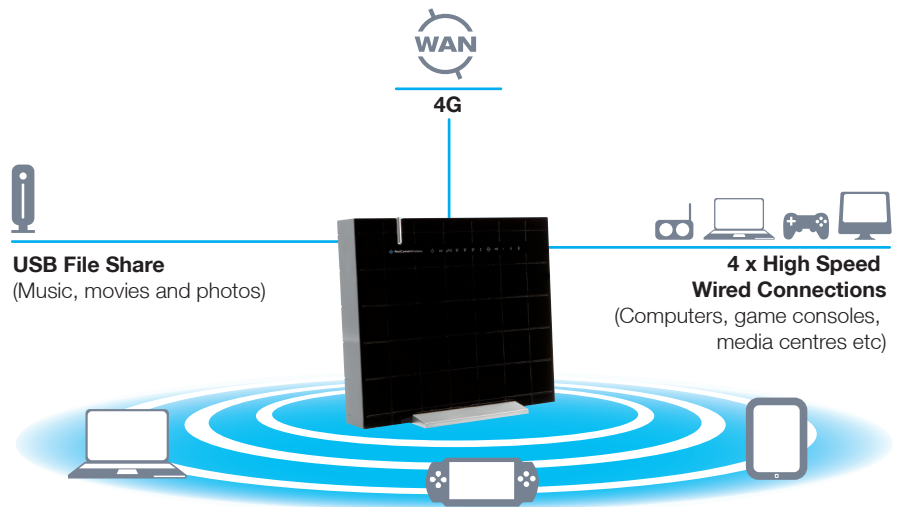

WWAN INTERFACE

- 4G x 1

WAN INTERFACE

- Gigabit Ethernet x 1 (Configurable WAN/LAN)

LAN INTERFACE

- 10/100 Ethernet x 3

USB HOST

- USB host ports x 2

WLAN

- MAC Address Filtering, WEP, WPA, IEEE 802.1X

STANDARD

- IEEE802.11n, backward compatible with 802.11b/g

ENCRYPTION

- WEP, WPA, WPA2

CHANNELS

- 11 Channels (US, Canada)
- 13 Channels (Europe, Australia)
- 14 Channels (Japan)

WLAN DATA RATE

- Up to 300Mbps

WAN CONNECTION

PPP/IP

- Yes

ANTENNA

- Internal 4G Antennas x2
- External MS-147 switching antenna connectors

MANAGEMENT

- SNMP, SNMP, Telnet, Web-based management, Configuration backup and restoration
- Firmware upgrade via HTTP

ROUTING FUNCTIONS

- Static route, NAT/PAT, DMZ, DHCP Client/Server/Relay, DNS Proxy, DDNS

SECURITY FUNCTIONS

- Stateful Packet Inspection, Packet filtering, Denial Of Service protection, Management

AUTHENTICATION PROTOCOLS

- PAP, CHAP

VPN

- PPTP/L2TP/IPSec pass-through

LEDS

- Power, LAN 4, LAN 3, LAN2, LAN 1, WLAN, Internet, 4G, Signal Strength for Low, Mid and High LEDs

POWER

- External power adapter
- 100-240VAC to 12VDC/1.5A

ENVIRONMENTAL CONDITIONS

OPERATING temperature

- 0 ~ 50 degrees Celsius

RELATIVE humidity

- o 5 ~ 90% (non-condensing)

DIMENSIONS

- 205 mm (W) x 175 mm (H) x 31 mm (D)

4G LTE WiFi Router

The LTE WiFi Router integrates a powerful LTE module that enables users to connect to worldwide 4G/3G networks and enjoy peak speeds of up to 100Mbps (4G/LTE), 42Mbps (3G/HSPA+) downlink and 50Mbps (4G/LTE), 5.76Mbps (3G/HSPA+) uplink².

The router creates an instant 300Mbps¹ WiFi network connecting up to 16 wireless devices simultaneously such as laptops, gaming consoles, iPad's and Smart Phones. You can also connect up to 4 wired devices and 2 USB 2.0 devices so you can connect and share computers and mass storage devices. The Gigabit WAN/LAN port allows for an alternate connection to a fibre/fixed line service.

The device also features 4 internal antennas: 2x WiFi antennas delivering speeds of up to 300Mbps¹ and 2x 4G antennas. A powerful and secure local area network can be established at home, in the office or on the go.

1. 1 Maximum wireless signal rate and coverage values are derived from IEEE Standard 802.11g and 802.11n specifications. Actual wireless speed and coverage are dependent on network and environmental conditions included but not limited to volume of network traffic, building materials and construction/layout.
2. 2 Speeds are dependent on network conditions and coverage. See coverage maps of your carrier or mobile service provider for more details.

Model Code/ Part Number	LTE Bands Supported
4G100W-01	Bands 4 (AWS 1700/2100), 17 (700)
4G100W-02	Bands 1 (2100), 3 (1800), 7 (2600), 8 (900), 20 (DD800)
4G100W-03	Band 13 (700)