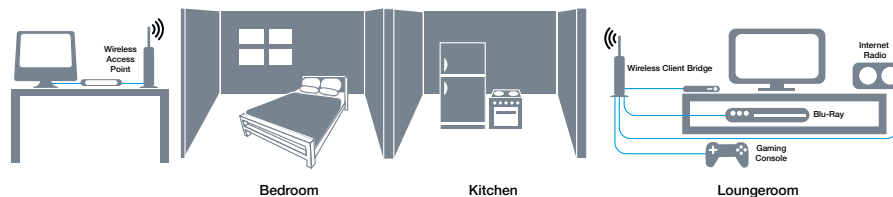

SPECIFICATIONS

HARDWARE

- MCU – RT3052, 384MHz embedded RF/MAC/BBP
- Memory– 32MB SDRAM
- Flash: 4MB

PHYSICAL INTERFACE:

- o Four x 10/100 Fast Ethernet RJ-45 LAN, Power Jack
- o WPS (Wi-Fi Protected Setup) /Reset button
- o Power Supply: 12V/1A

SOFTWARE FEATURES

- Topology: Infrastructure
- Operation Mode: AP/Client Bridge/ AP Repeater

LAN

- o DHCP Server
- o Static Routing Table

WIRELESS

- o 64/128 bit WEP Encryption
- o WPA/WPA2 Personal (WPA-PSK using TKIP or AES)
- o Wi-Fi Protection Setup (WPS)
- o 2 transmitting and 2 receiving antennas
- o 802.11n compliant
- o Data rate: up to 300Mbps

MANAGEMENT

- o Configuration: Web-based configuration (HTTP)
- o Firmware Upgrade: Upgrade firmware via web-browser
- o Administrator Setting: Administrator password change Idle time out
- o Reset Setting: Reset to Factory Default
- o Bandwidth monitoring

ENVIRONMENT & PHYSICAL

- Temperature Range: 0 to 45°C - Operating, -10 to 70°C - Storage
- Humidity (non-condensing): 15%-95% typical
- Dimensions: 135mm (L) x 110mm (W) x 39mm (H)

Wireless Home AV Connection Kit

CONNECT YOUR ENTERTAINMENT DEVICES TO THE INTERNET

The NetComm NP121 Wireless Home AV Connection Kit consists of two pre-paired wireless routers that will enable you to set-up wireless network connections with plug and play simplicity. If you have a need to get the Internet from your modem to any Internet enabled device in your house, the NP121 will provide you with a secure and reliable method for transportation, with high-speed wireless N. Whether it be your blu-ray player, gaming console, personal video recorder, digital set top box or other piece of equipment no longer will you need to run a cable across your house or install a new connection point to provide Internet access.

Featuring Wireless N, your data will be transmitted and received at the highest possible speed, making this kit ideal for any sort of hi-definition media and files of large size. With four Ethernet ports at each end, you are able to connect multiple devices, maximizing the potential of your Internet connection.

With advanced security features, including unique wireless network names and unique wireless passwords, your network will remain secure from unauthorised outside sources ensuring the best possible performance is always achievable.

¹ Maximum wireless signal rate and coverage values are derived from IEEE Standard 802.11g and 802.11n specifications. Actual wireless speed and coverage are dependent on network and environmental conditions included but not limited to volume of network traffic, building materials and construction/layout.

NetCommWireless

NETCOMM WIRELESS LIMITED

Head Office - 18-20 Orion Road, Lane Cove,
NSW 2066, Sydney, Australia ABN 85 002 490 486

E: sales@netcommwireless.com

www.netcommwireless.com