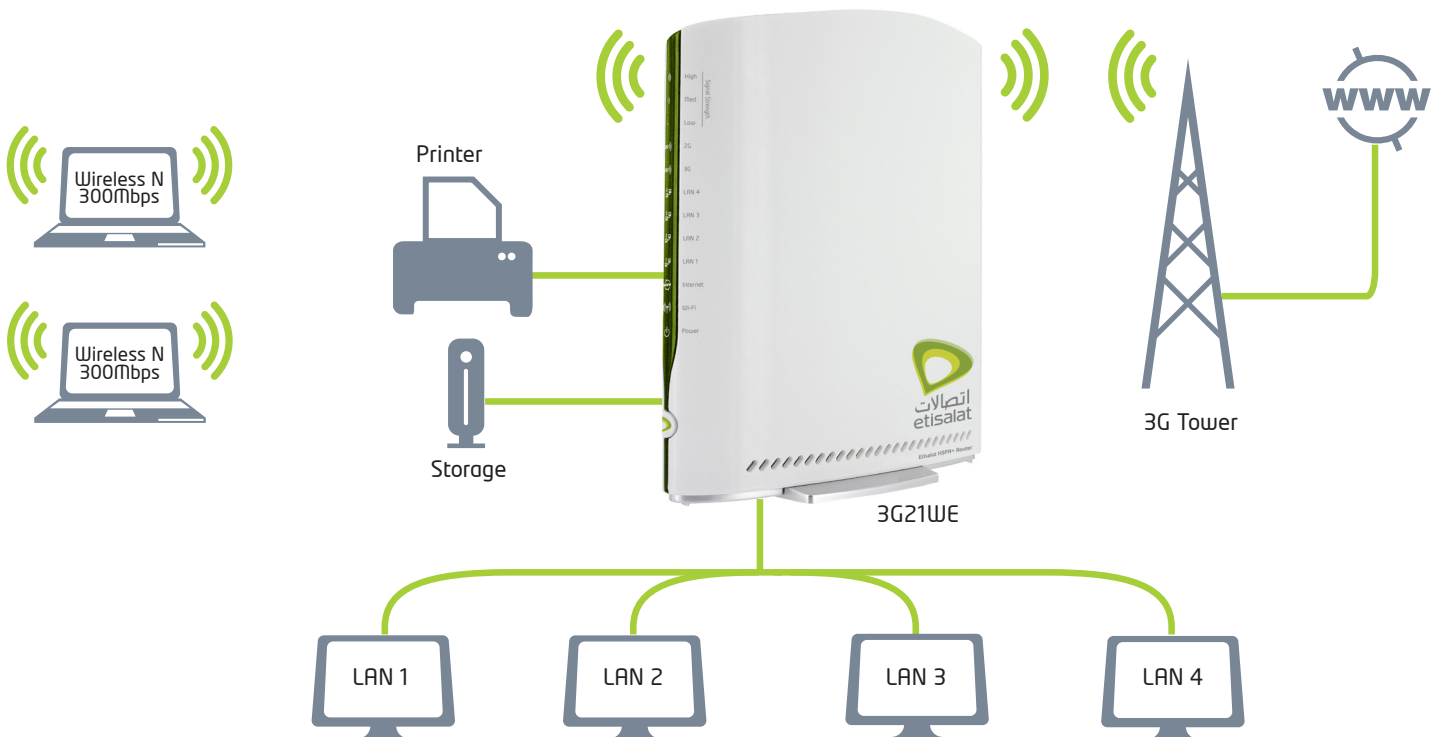

- Ideal for customers who either don't have or can't get an ADSL connection into their home or office
- Provides high speed mobile broadband at speeds that rival what is available with fixed line ADSL
- HSPA+ Routers are portable. As long as you have power and you're within the Etisalat network - you can instantly set up a wireless hotspot
- Your connection moves with you. If you move your home or business, simply take your Internet connection with you
- Advanced wireless security gives your customers wireless peace of mind
- 2x USB ports allow users to connect a printer and an external storage device and share the capabilities within your network
- External antenna - Allows users to connect an external high gain antenna to get better signal coverage

PRACTICAL APPLICATIONS OF THE HSPA+ WIFI ROUTER:

- Un-cabled work sites (E.g. construction, gas and oil fields)
- Homes or offices without ADSL access
- Small businesses that need a mobile Internet solution
- Frequent movers or renters who do not want to commit to a fixed line connection
- Outdoor businesses who cannot access a fixed line Internet connection
- Offsite meetings e.g. auditors
- Tradeshows / conferences
- Businesses who need an emergency Internet backup
- Customers who discover they cannot share their USB modem with family, friends or colleagues and need a device that will allow them to share their mobile broadband connection

CONNECTION DIAGRAM

For Etisalat Customers

For all your enquiries and to avail a range of services that will facilitate your communication needs related to our products & services, please contact us at:

Call: 101 Email: care@etisalat.ae Fax: care@etisalat.ae For voice/data services 06-7460444

Note: If your dialing from outside UAE, please dial 00971 4004101 and 00971 4004105 to send fax.